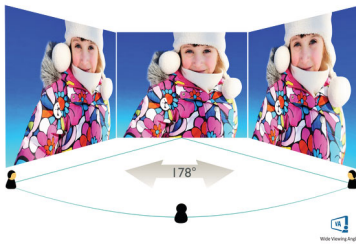

Perfectly designed for your space

- VESA mount allows for flexibility

PHILIPS

LCD monitor
V Line 27" (68.6 cm), 1920 x 1080 (Full HD)

Highlights

VA display

The Philips VA LED display uses an advanced multi-domain vertical alignment technology that gives you super-high static contrast ratios for extra-vivid and bright images. While standard office applications are handled with ease, it is especially suitable for photos, web browsing, films, gaming and demanding graphical applications. Its optimised pixel management technology gives you a 178/178 degree extra-wide viewing angle, resulting in crisp images.

Specifications

Picture/Display

- LCD panel type: VA LCD
- Backlight type: W-LED system
- Panel Size: 27 inch/68.6 cm
- Display Screen Coating: Anti-Glare, 3H, Haze 25%
- Effective viewing area: 597.9 (H) x 336.3 (V)
- Aspect ratio: 16:9
- Maximum resolution: 1920 x 1080 @ 75 Hz*
- Pixel Density: 82 PPI
- Response time (typical): 4 ms (GtG)*
- Brightness: 250 cd/m²
- Contrast ratio (typical): 3000:1
- SmartContrast: Mega Infinity DCR
- Pixel pitch: 0.3114 x 0.3114 mm
- Viewing angle: 178° (H)/178° (V), @ C/R > 10
- Flicker-free
- Display colours: 16.7 M
- Scanning Frequency: 30-85 kHz (H)/48-75 Hz (V)
- LowBlue Mode
- EasyRead
- sRGB
- Adaptive sync