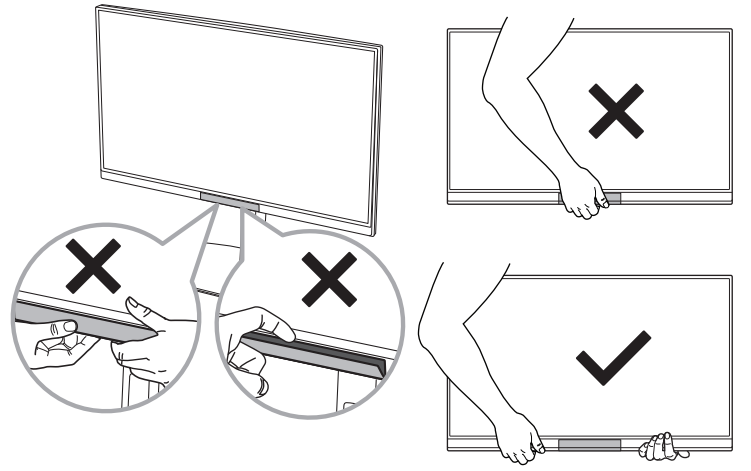

6 Thunderbolt™ 3

DP / HDMI

7

8

i

i

!

i

Dell.com/UP3221Q