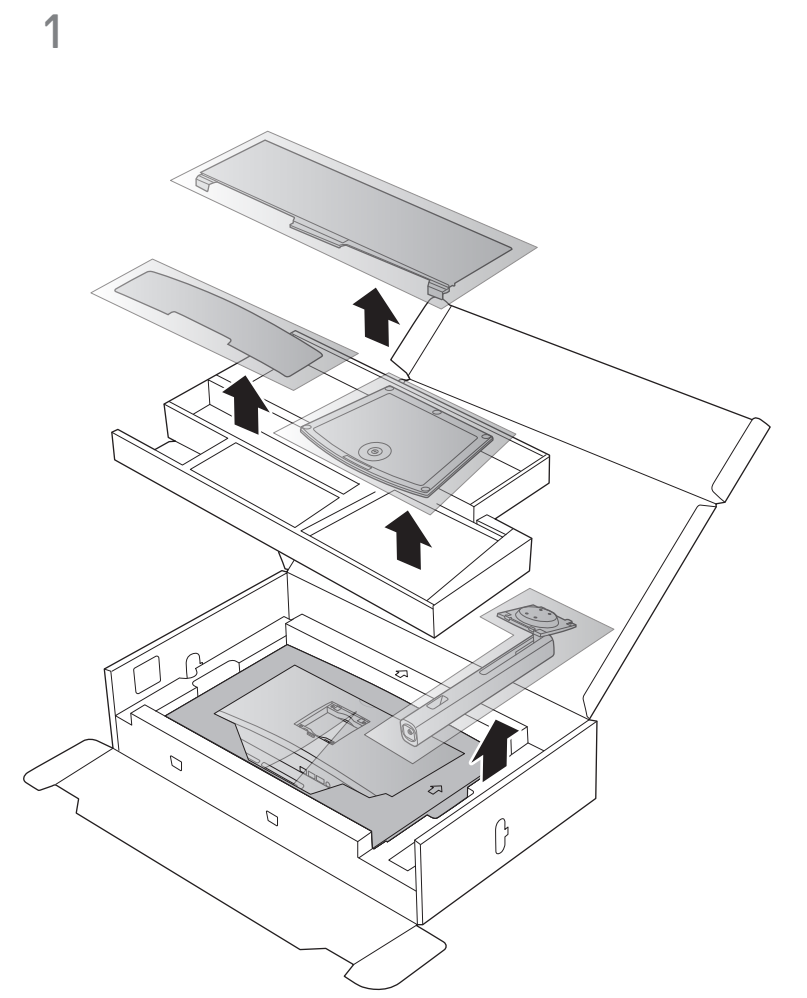

DELL UltraSharp UP3221Q

Quick Start Guide

6 Thunderbolt™ 3

DP / HDMI

7

8

i

i