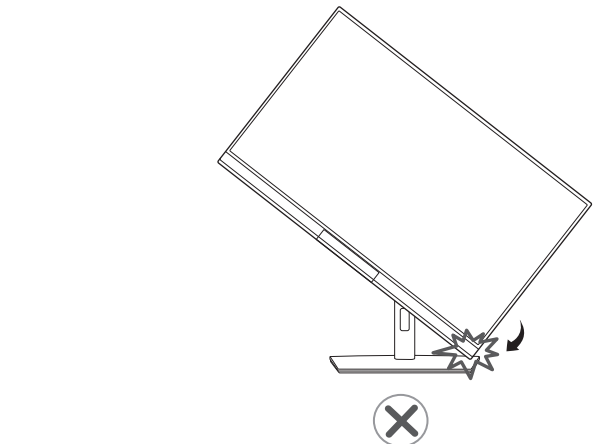

DELL UltraSharp UP3221Q

Quick Start Guide

6 Thunderbolt™ 3

DP / HDMI

7

8

i

i