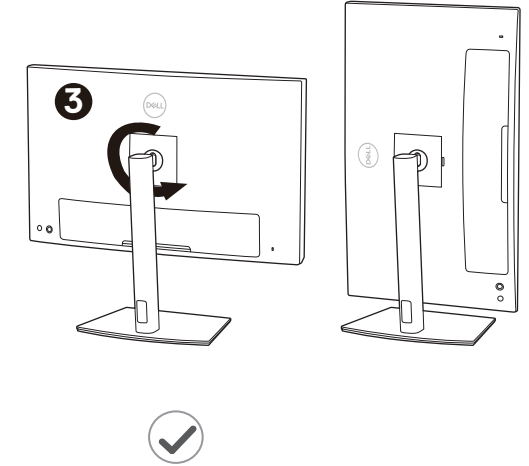

DELL UltraSharp UP3221Q

Quick Start Guide

6 Thunderbolt™ 3

DP / HDMI

7

8

i

i