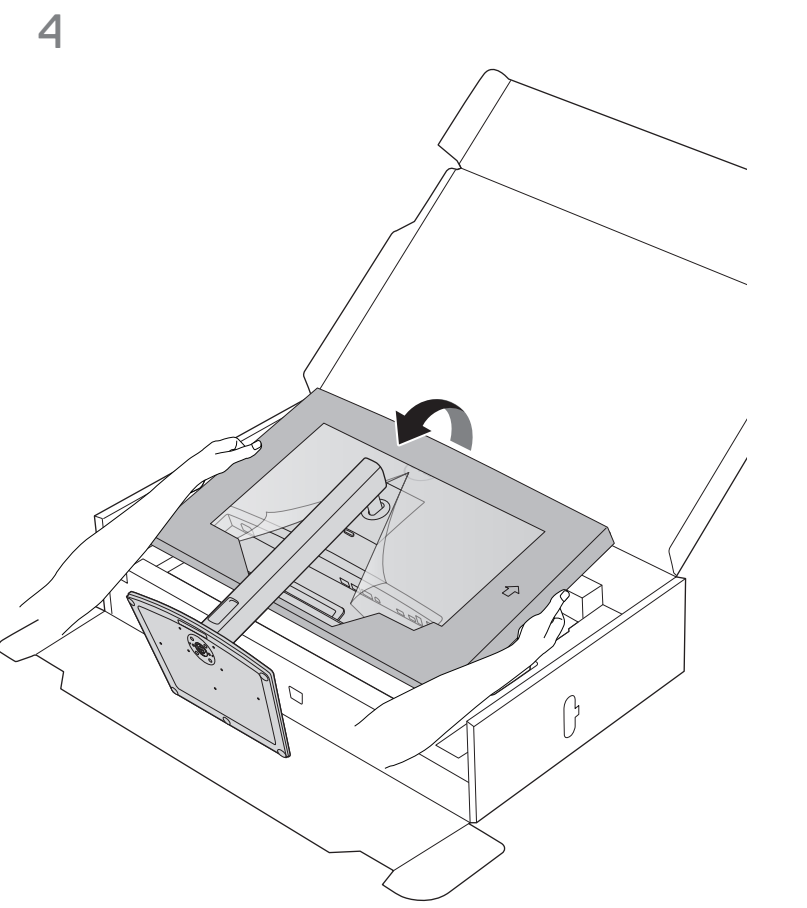

DELL UltraSharp UP3221Q

Quick Start Guide

6 Thunderbolt™ 3

DP / HDMI

7

8

i

i