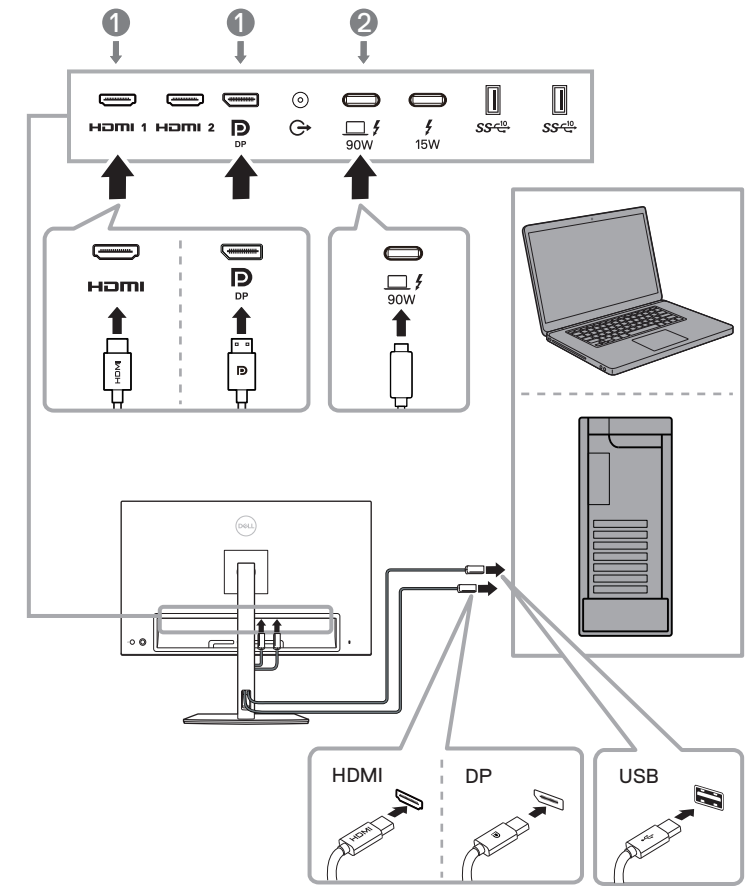

DELL UltraSharp UP3221Q

Quick Start Guide

6 Thunderbolt™ 3

DP / HDMI

7

8

i

i