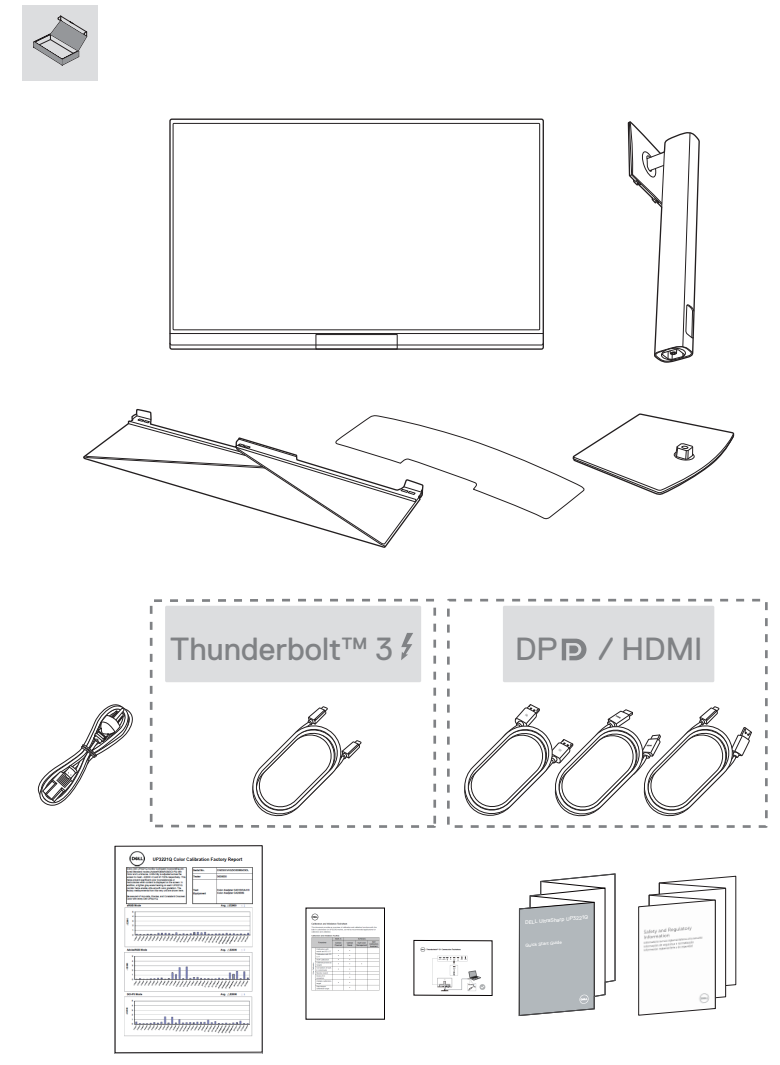

DELL UltraSharp UP3221Q

Quick Start Guide

6 Thunderbolt™ 3

DP / HDMI

7

8

i

i