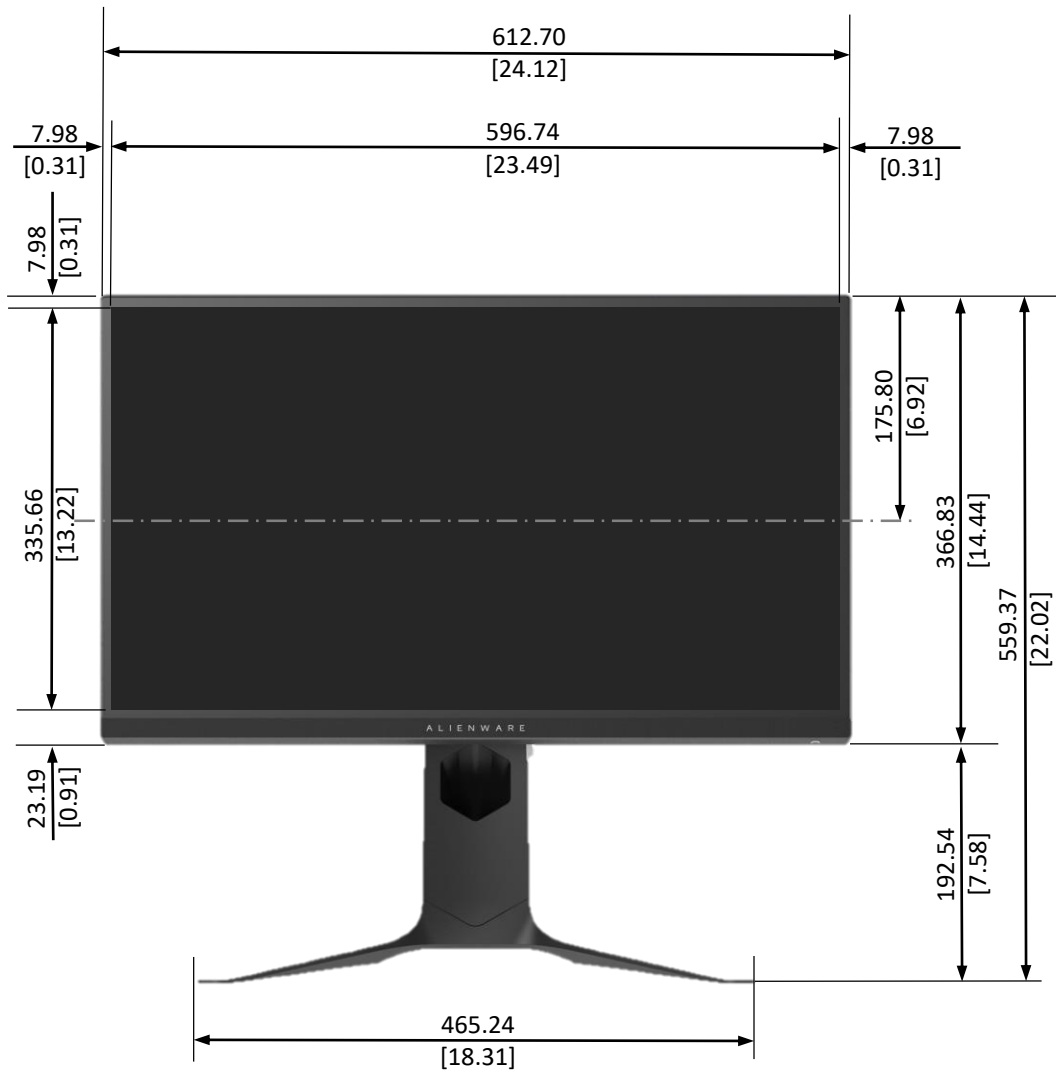

AW2720HFA Outline

Dimension

Back View of Monitor without stand

Unit : mm (inch)
Dimension : Nominal
Drawing : Not to scale