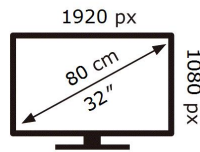

ENERGY

SAMSUNG

C32F395FWU

31 kWh/1000h

2019/2013