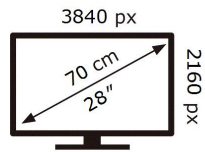

ENERGY

SAMSUNG

U28E590D

38 kWh/1000h

2019/2013