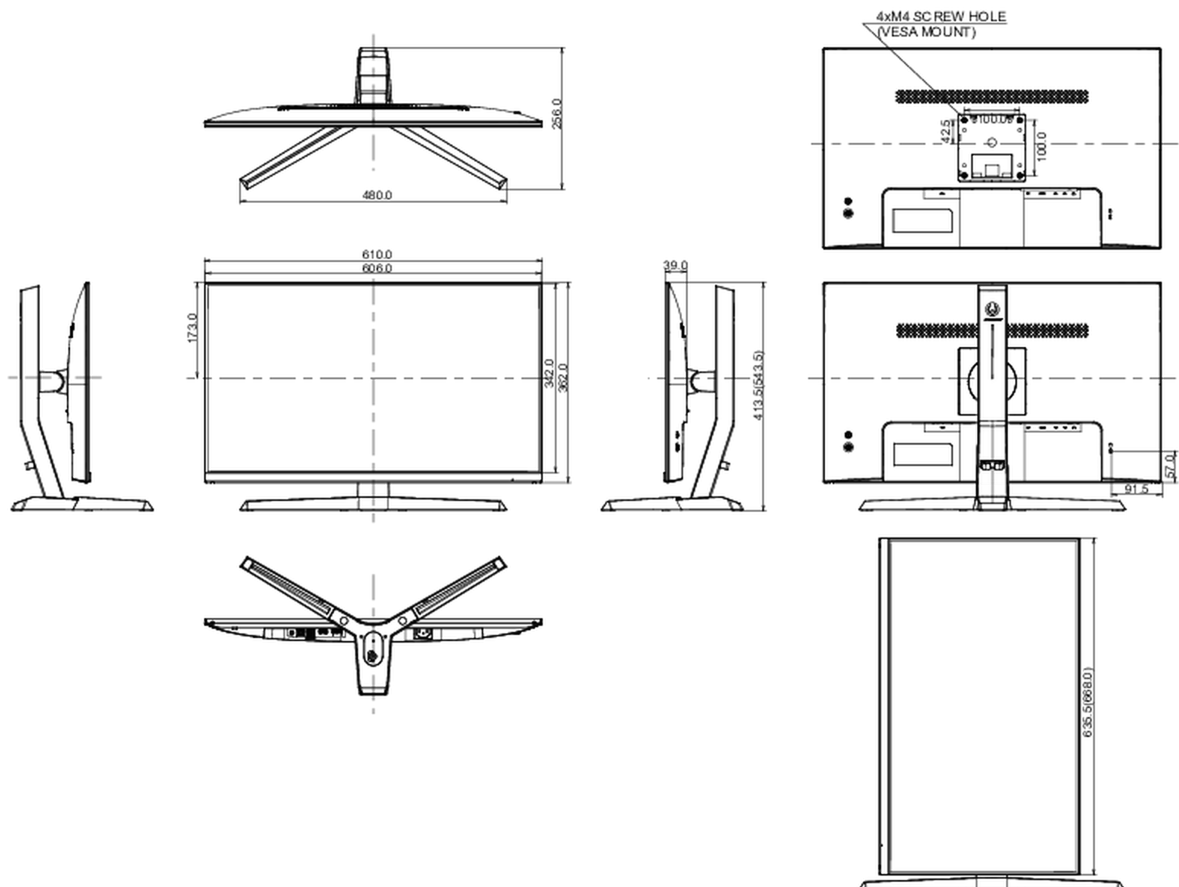

## 04 MECHANICAL

Display position adjustments	height, pivot (rotation), tilt
Height adjustment	130mm
Rotation (PIVOT function)	90°
Tilt angle	18° up; 3° down
VESA mounting	100 x 100mm
Cable management system	yes

## 08 DIMENSIONS / WEIGHT

Product dimensions W x H x D	610 x 413.5 (543.5) x 256mm
Box dimensions W x H x D	694 x 480 x 227mm
Weight (without box)	5.4kg
Weight (with box)	7.3kg
EAN code	4948570117970