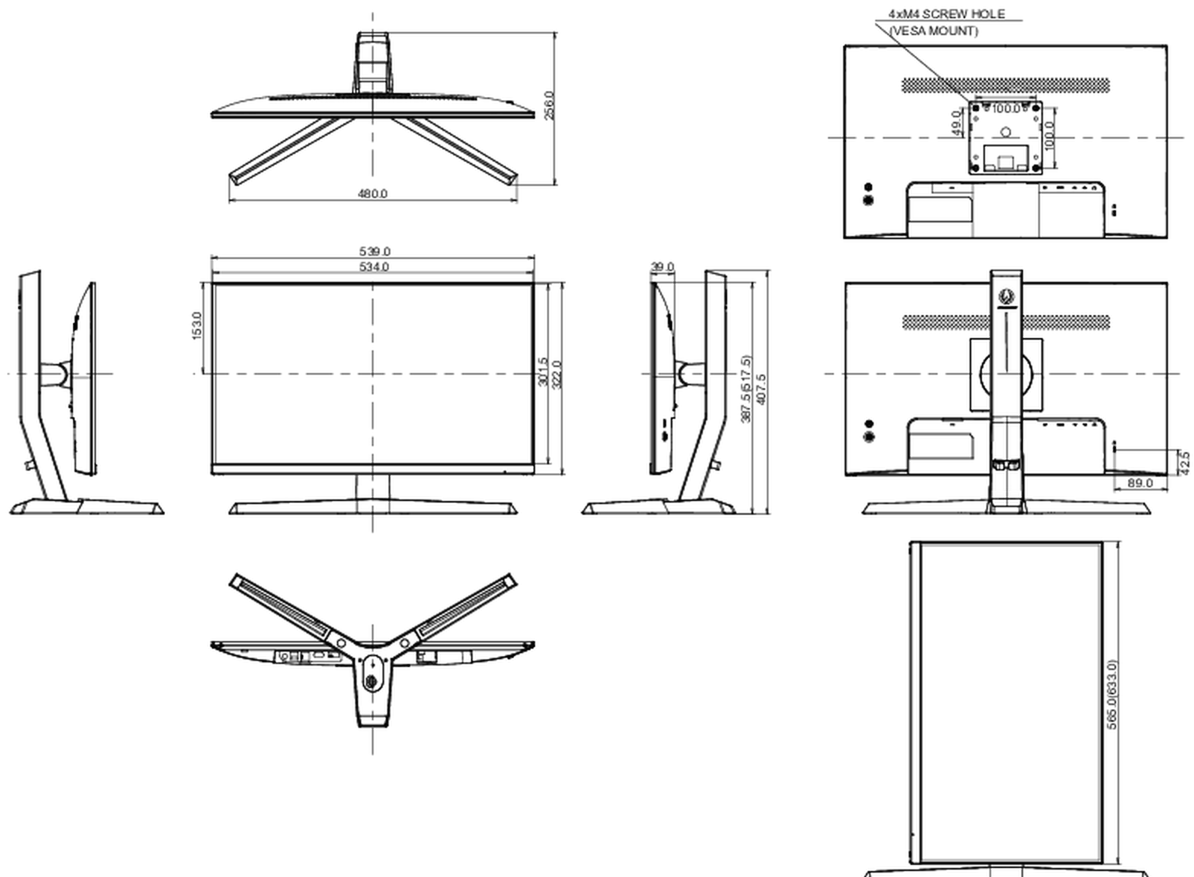

## 08 DIMENSIONS / WEIGHT

|                              |                             |
|------------------------------|-----------------------------|
| Product dimensions W x H x D | 539 x 387.5 (517.5) x 256mm |
| Box dimensions W x H x D     | 669 x 475 x 212mm           |
| Weight (without box)         | 4.7kg                       |
| Weight (with box)            | 6.5kg                       |
| EAN code                     | 4948570117956               |