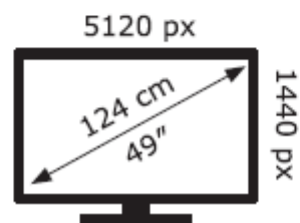

# ENERG

LG Electronics

49WL95C-WE

**55** kWh/1000h

ABCDEF**G**

**77** kWh/1000h

2019/2013