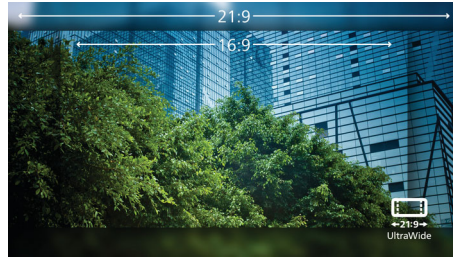

UltraWide CrystalClear images

These Philips screens deliver Crystal Clear, UltraWide Quad HD 3440 x 1440 pixel images. Utilising high-performance panels with high-density pixel count and 178/178 wide viewing angles, these new displays will make your images and graphics come alive. The UltraWide 21:9 format enables more productivity with more room for side-by-side comparisons and more viewable spreadsheet columns. Whether you are a demanding professional requiring extremely detailed information for CAD-CAM solutions or a financial wizard working on huge spreadsheets, Philips displays deliver Crystal Clear images.