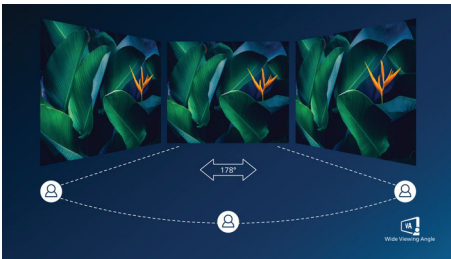

PHILIPS

UltraWide LCD monitor
E Line 34" (86.36 cm), 3440 x 1440 (WQHD)

Highlights

USB-C connection

This Philips display features a USB type-C connector with power delivery. With intelligent and flexible power management, you can power charge your compatible device directly. Its slim, reversible USB-C allows for easy, one-cable connection. You can watch high-resolution video and transfer data at super speed, while powering up and recharging your compatible device at the same time.

VA display

The Philips VA LED display uses an advanced multi-domain vertical alignment technology that gives you super-high static contrast ratios for extra-vivid and bright images. While standard office applications are handled with ease, it is especially suitable for photos, web browsing, films, gaming and demanding graphical applications. Its optimised pixel management technology gives you a 178/178 degree extra-wide viewing angle, resulting in crisp images.