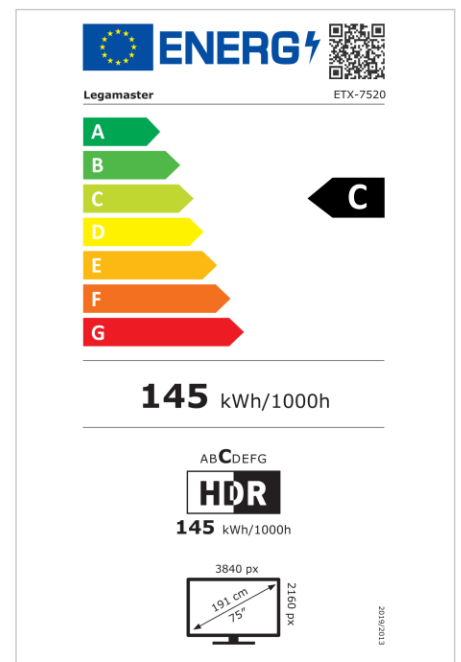

Art.No. **7-803120-75EU**

GTIN **8713797092685**

ETX touch monitor

ETX-7520 EU

Display

- Display diagonal: 75 inch
- Display technology: LCD
- Backlight type: Direct LED
- Display resolution: 3840 x 2160 px | 4K Ultra HD
- Display brightness: 350 cd/m²
- Display number of colours: 1.073 billion colours
- Contrast ratio (dynamic): 10000:1
- Display refresh rate: 60 fps
- Response time: 8 ms
- Viewing angle: H: 178° / V: 178°
- Display control: Touch OSD, Keypad, RS-232C, IR remote controller
- Lifespan: 50000 Hours
- Durability: 18/7
- Screen orientation: Landscape

Touch system

- Touch technology: Multi-touch
- Number of touch points: 32
- Touch accuracy: 1 mm
- Touch system response time: 8 ms
- Touch resolution: 32768 x 32768 px
- Touch interface: 3 x Touch USB
- Touch operation: Finger, Glove, Stylus

Power

- Power supply: AC | 100 - 240 V | 50/60 Hz
- Power consumption (operation): 145 W
- Power consumption (sleep mode): 22 W
- Power consumption (standby): 0.5 W
- Energy efficiency class (HDR): C
- Energy efficiency scale: A to G