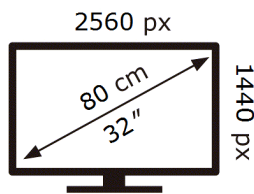

**SAMSUNG**

S32A600NWU

**32** kWh/1000h

ABCDEF **G**

**50** kWh/1000h

**ENERG**

**SAMSUNG**

S32A600NWU