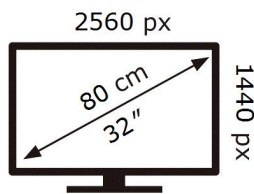

ENERG

SAMSUNG

S32A600NWU

32 kWh/1000h

ABCDEF **G**

50 kWh/1000h

2019/2013