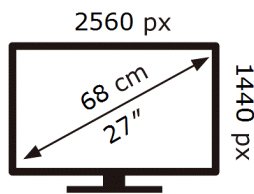

SAMSUNG

S27A600NWU

21 kWh/1000h

ABCDEF **G**

32 kWh/1000h

ENERG 

SAMSUNG

S27A600NWU