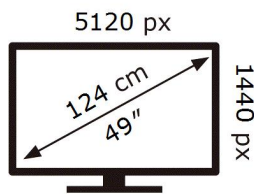

C49RG90SSR

55 kWh/1000h

ABCDEF **G**

110 kWh/1000h

2019/2013