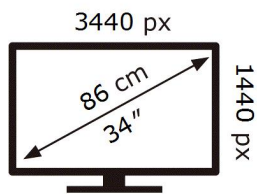

ENERG

SAMSUNG

S34A650UXU

35 kWh/1000h

ABCDEF **G**

38 kWh/1000h

2019/2013