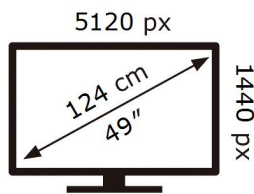

ENERG

SAMSUNG

C49G95TSSR

55 kWh/1000h

ABCDEF **G**

130 kWh/1000h

2019/2013