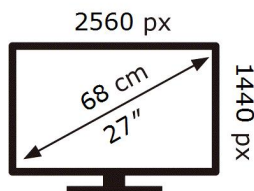

ENERG

SAMSUNG

S27A600NWU

21 kWh/1000h

ABCDEF **G**

32 kWh/1000h

2019/2013