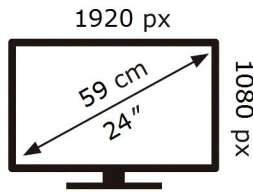

SAMSUNG

C24T550FDR

20 kWh/1000h

2019/2013

ENERG

SAMSUNG

C24T550FDR

20 kWh/1000h