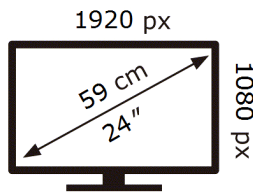

SAMSUNG

C24T550FDR

20 kWh/1000h

2019/2013

ENERG

SAMSUNG

C24T550FDR

20 kWh/1000h