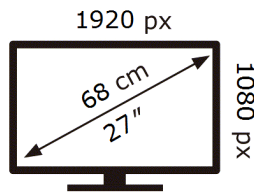

SAMSUNG

S27R650FDU

24 kWh/1000h

2019/2013

ENERG 

SAMSUNG

S27R650FDU

24 kWh/1000h