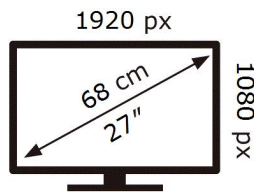

SAMSUNG

S27R650FDU

24 kWh/1000h

2019/2013

ENERG 

SAMSUNG

S27R650FDU

24 kWh/1000h