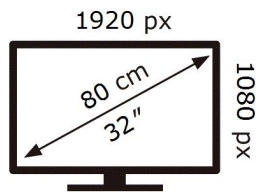

SAMSUNG

C32R500FHP

27 kWh/1000h

2019/2013

ENERG

SAMSUNG

C32R500FHP

27 kWh/1000h