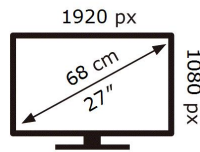

ENERGY

SAMSUNG

F27T350FHR

18 kWh/1000h

2019/2013