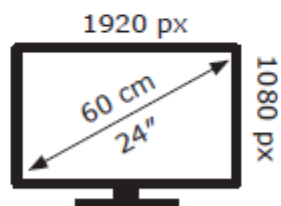

ENERG

LG Electronics

24MP60G

17 kWh/1000h

2019/2013