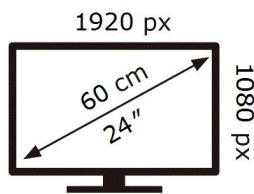

ENERG 

SAMSUNG

F24T450FQU

21 kWh/1000h

2019/2013