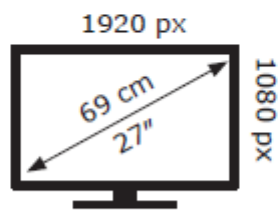

ENERG ⚡

LG Electronics

27MP60G

25 kWh/1000h

2019/2013