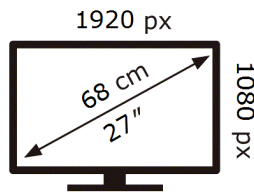

SAMSUNG

S27R652FDU

24 kWh/1000h

2019/2013

ENERG 

SAMSUNG

S27R652FDU

24 kWh/1000h