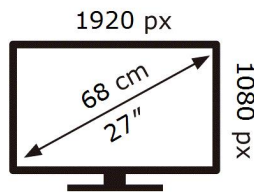

SAMSUNG

S27R652FDU

24 kWh/1000h

2019/2013

ENERG 

SAMSUNG

S27R652FDU

24 kWh/1000h