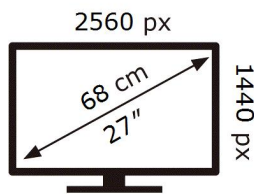

ENERG

SAMSUNG

C27G53TQWU

36 kWh/1000h

ABCDEF **G**

40 kWh/1000h

2019/2013