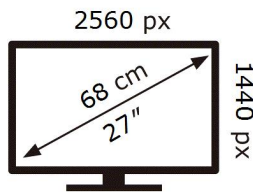

ENERG 

SAMSUNG

F27T850QWR

25 kWh/1000h

2019/2013