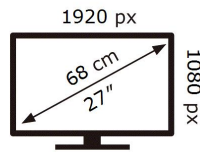

ENERGY

SAMSUNG

C27R500FHR

26 kWh/1000h

2019/2013