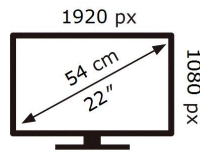

ENERGY

SAMSUNG

F22T350FHR

13 kWh/1000h

2019/2013