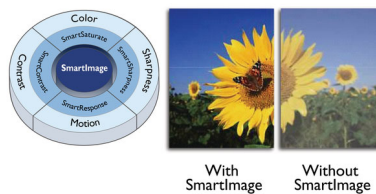

SmartImage

SmartImage is an exclusive leading edge Philips technology that analyses the content displayed on your screen and optimises your display performance. This user-friendly interface allows you to select various modes, like Office, Photo, Movie, Game, Economy etc., to fit the application in use. Based on the selection, SmartImage dynamically optimises the contrast, colour saturation and sharpness of images and videos for ultimate display performance. The Economy mode option offers you major power savings. All in real time at the touch of a single button!