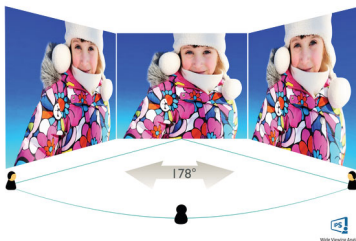

IPS technology

IPS displays use advanced technology that gives you extra-wide viewing angles of 178/178 degrees, making it possible to view the display from almost any angle — even in 90-degree Pivot mode! Unlike standard TN panels, IPS displays gives you remarkably crisp images with vivid colours, making it ideal not only for Photos, films and web browsing, but also for

professional applications that demand colour accuracy and consistent brightness at all times.