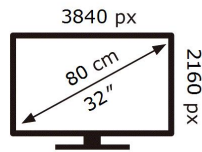

ENERGY

SAMSUNG

U32R591CWR

39 kWh/1000h

2019/2013