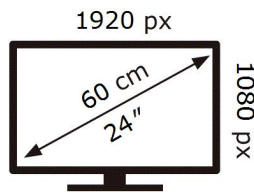

ENERG

SAMSUNG

F24G35TFWU

20 kWh/1000h

2019/2013