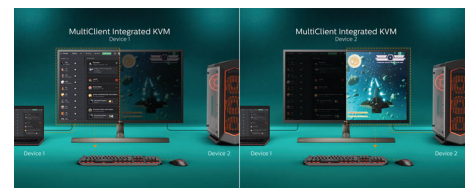

DTS Sound™

DTS Sound is an audio-processing solution designed to optimise the playback of music, movies, streaming and games on the PC regardless of form factors. DTS Sound enables an immersive virtual surround sound experience, complete with rich bass and dialogue enhancement and maximised volume levels free of any clipping or distortion.

NVIDIA® G-SYNC® Compatible

When playing intense games with high refresh rates, screen tearing may appear without optimal graphics synchronisation. Certified as NVIDIA® G-SYNC® compatible, variable

refresh rate (VRR) reducing screen tearing and syncing your monitor's refresh rate with your graphic card's output for a smoother gaming experience. Scenes appear instantly, objects look sharper and gameplay is smooth, giving you a stunning visual experience and a serious competitive edge.

MultiView and built-in KVM

Control and switch between two devices through a single keyboard and mouse with the built-in KVM. MultiView lets you survey both sources simultaneously on one screen. With these features, you can reduce cable clutter and save valuable time. Perfect for streamers with two PCs, content creators or when prepping devices for a LAN event.