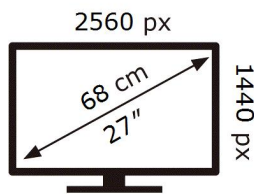

ENERGY

SAMSUNG

S27AG500NU

30 kWh/1000h

ABCDEF **G**

HDR

50 kWh/1000h

2019/2013