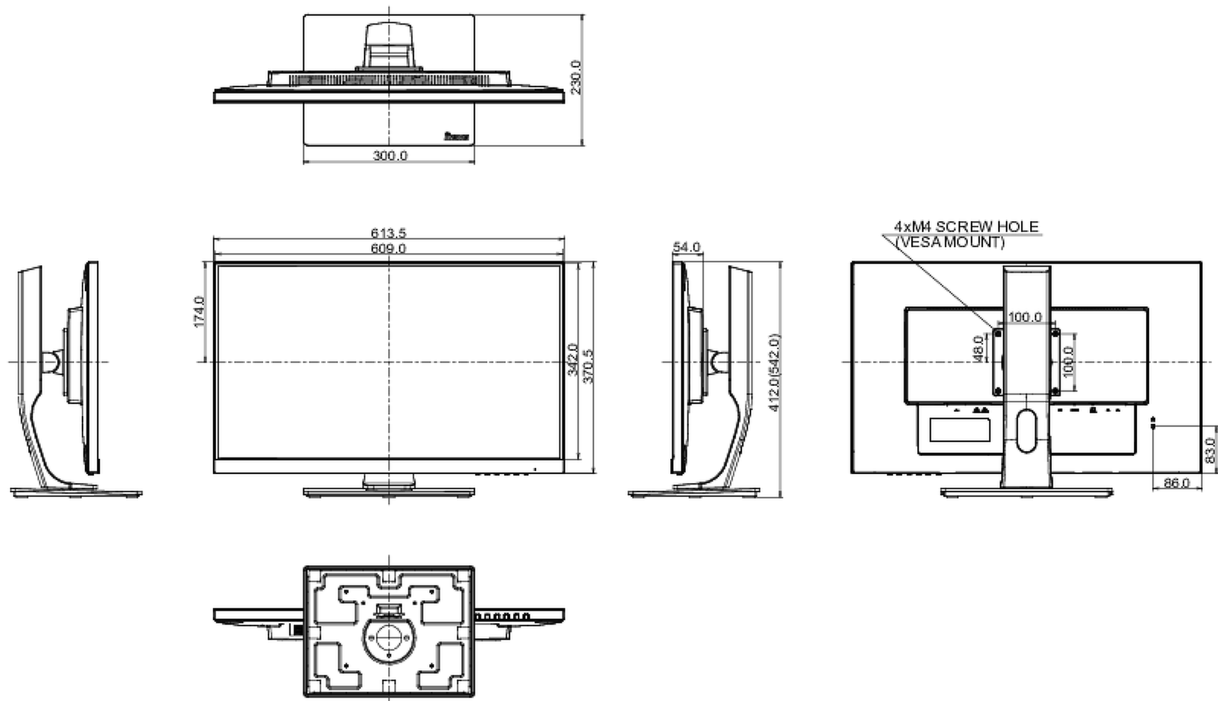

Other

quick start guide, safety guide

06 POWER MANAGEMENT

Power supply unit

internal

Power supply

AC 100 - 240V, 50/60Hz

Power usage

19.W typical, 0.3W stand by, 0.27W off mode

07 SUSTAINABILITY

Regulations

CE, TÜV-GS, EAC, RoHS support, ErP, ENERGY STAR®, WEEE, REACH

Energy efficiency class (Regulation (EU) 2017/1369)

E

REACH SVHC

above 0.1%: Lead

08 DIMENSIONS / WEIGHT

Product dimensions W x H x D

613.5 x 440.5 x 197mm

Box dimensions W x H x D

690 x 451 x 140mm

Weight (without box)

5.3kg

Weight (with box)

6.6kg

EAN code

4948570115716

All trademarks and registered trademarks acknowledged. E & O E. Specification subject to change without notice. All LCD's comply with ISO-9241-307:2008 in connection with pixel defects.