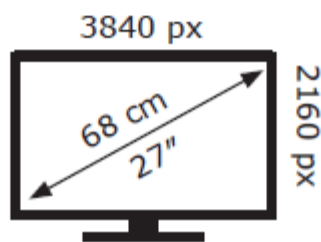

LG Electronics

27GP950

32 kWh/1000h

ABCDEF**G**

86 kWh/1000h

2019/2013