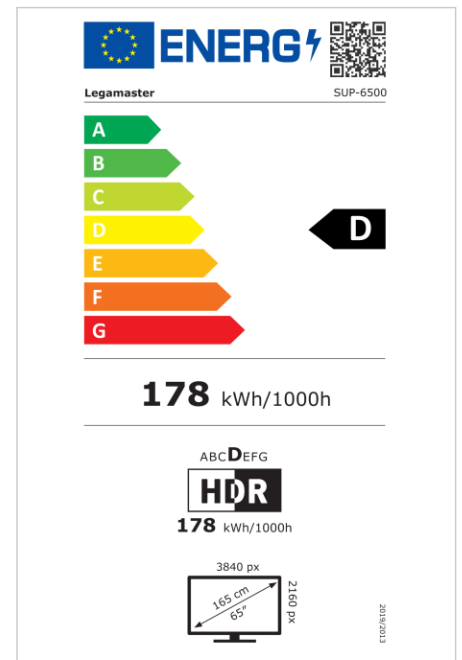

- Proven and documented security
- Modular platform build with multiple add-ons available
- User friendly and customizable platform
- Bezelless design with printed softkeys for easy control
- Next level touch experience: Flatfrog InGlass touch system (M5)
- Bonded glass with anti-glare and anti-fingerprint coating
- True 4K UHD resolution for the best image quality
- PID grade panels with 500 cd/m2 brightness and 24/7 durability

Art.No. **7-804100-65EU**

GTIN **8713797099127**

SUPREME touch monitor

SUP-6500 EU

Display

- Display diagonal: 65 inch
- Display technology: LCD
- Backlight type: Direct LED
- Display resolution: 3840 x 2160 px | 4K Ultra HD
- Display brightness: 500 cd/m²
- Display number of colours: 1.073 billion colours
- Contrast ratio (static): 5000:1
- Display refresh rate: 60 fps
- Response time: 8 ms
- Viewing angle: H: 178° / V: 178°
- Display control: Touch OSD
- Lifespan: 50000 Hours
- Durability: 24/7
- Screen orientation: Landscape

Touch system

- Touch technology: Multi-touch
- Number of touch points: 20
- Touch accuracy: 1 mm
- Touch system response time: 150 ms
- Touch resolution: 22855 x 12856 px
- Touch interface: 3 x Touch USB, USB C
- Touch operation: Stylus, Finger, Palm