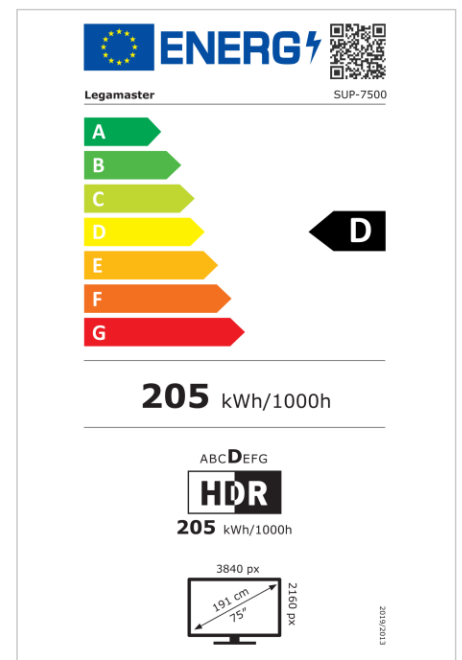

- Proven and documented security
- Modular platform build with multiple add-ons available
- User friendly and customizable platform
- Bezelless design with printed softkeys for easy control
- Next level touch experience: Flatfrog InGlass touch system (M5)
- Bonded glass with anti-glare and anti-fingerprint coating
- True 4K UHD resolution for the best image quality
- PID grade panels with 500 cd/m2 brightness and 24/7 durability

Art.No. **7-804100-75EU**

GTIN **8713797100212**

SUPREME touch monitor

SUP-7500 EU

Display

- Display diagonal: 75 inch
- Display technology: LCD
- Backlight type: Direct LED
- Display resolution: 3840 x 2160 px | 4K Ultra HD
- Display brightness: 500 cd/m²
- Display number of colours: 1.073 billion colours
- Contrast ratio (static): 5000:1
- Display refresh rate: 60 fps
- Response time: 8 ms
- Viewing angle: H: 178° / V: 178°
- Display control: Touch OSD
- Lifespan: 50000 Hours
- Durability: 24/7
- Screen orientation: Landscape

Touch system

- Touch technology: Multi-touch
- Number of touch points: 20
- Touch accuracy: 1 mm
- Touch system response time: 150 ms
- Touch resolution: 22855 x 12856 px
- Touch interface: 3 x Touch USB, USB C
- Touch operation: Stylus, Finger, Palm