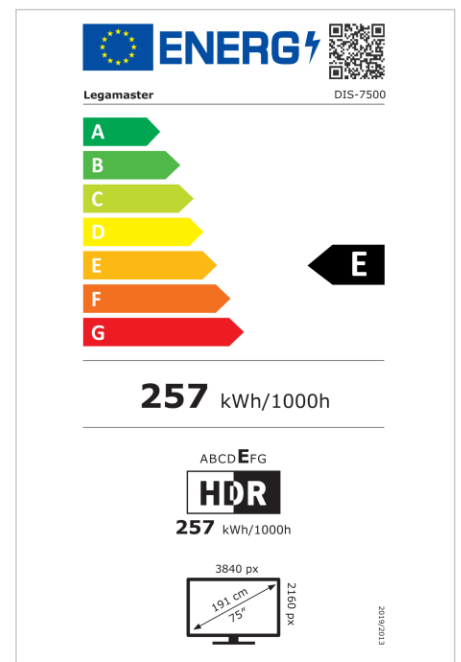

- Full range of professional displays in 65, 75, 86 and 98 inch
- Professional quality with 18/7 durability and a 50.000 hour lifespan
- Clean design with squared edges
- OPS-slot
- Pre-installed media- and office document player
- Brightness up to 500 cd/m2
- Built-in wifi-adapter
- Pre-programmed casting solution

DISCOVER professional display DIS-7500 US

- Legamaster DISCOVER range of professional displays offers a cost-efficient solution to upgrade presentations in both corporate and educational settings
- Available from 65 to 98 inch, the DISCOVER displays are made especially for classrooms and medium to big meeting-rooms
- Onboard, users can find a web-browser, media player and office document player that offer basic functionality without any connected devices needed
- Connecting the DISCOVER professional displays to an external source, using an AirServer Connect for full casting and mirroring options or using the displays together with a video conferencing camera and OPS computer will offer users a full, professional presentation solution

Art.No. **7-805100-75US**

GTIN **8713797104326**

DISCOVER professional display

DIS-7500 US

Display

- Display diagonal: 75 inch
- Display technology: LCD
- Backlight type: Direct LED
- Display resolution: 3840 x 2160 px | 4K Ultra HD
- Display brightness: 450 cd/m²
- Display number of colours: 1.073 billion colours
- Contrast ratio (static): 1200:1
- Display refresh rate: 60 fps
- Response time: 8 ms
- Viewing angle: H: 178° / V: 178°
- Display control: Keypad, RS-232C, IR remote controller
- Lifespan: 50000 Hours
- Durability: 18/7
- Screen orientation: Landscape

- Power supply: AC | 100 - 240 V | 50/60 Hz
- Power consumption (operation): 300 W
- Power consumption (sleep mode): 0.5 W
- Power consumption (standby): 0.5 W
- Energy efficiency class (HDR): E
- Energy efficiency scale: A to G