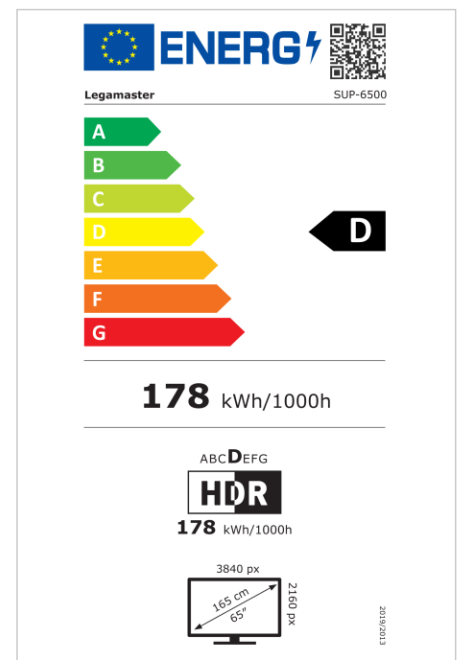

Art.No. **7-804100-65CH**

GTIN **8713797101783**

SUPREME touch monitor

SUP-6500 CH

Display

- Display diagonal: 65 inch
- Display technology: LCD
- Backlight type: Direct LED
- Display resolution: 3840 x 2160 px | 4K Ultra HD
- Display brightness: 500 cd/m²
- Display number of colours: 1.073 billion colours
- Contrast ratio (static): 5000:1
- Display refresh rate: 60 fps
- Response time: 8 ms
- Viewing angle: H: 178° / V: 178°
- Display control: Touch OSD
- Lifespan: 50000 Hours
- Durability: 24/7
- Screen orientation: Landscape

Touch system

- Touch technology: Multi-touch
- Number of touch points: 20
- Touch accuracy: 1 mm
- Touch system response time: 150 ms
- Touch resolution: 22855 x 12856 px
- Touch interface: 3 x Touch USB, USB C
- Touch operation: Stylus, Finger, Palm