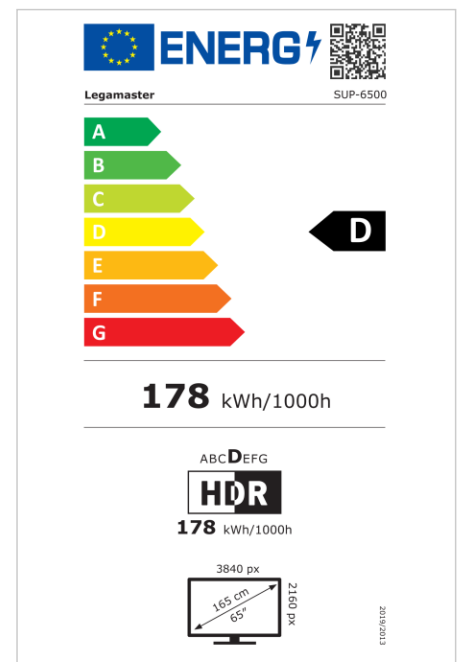

- Proven and documented security
- Modular platform build with multiple add-ons available
- User friendly and customizable platform
- Bezelless design with printed softkeys for easy control
- Next level touch experience: Flatfrog InGlass touch system (M5)
- Bonded glass with anti-glare and anti-fingerprint coating
- True 4K UHD resolution for the best image quality
- PID grade panels with 500 cd/m2 brightness and 24/7 durability

Art.No. **7-804100-65US**

GTIN **8713797101790**

SUPREME touch monitor

SUP-6500 US

Display

- Display diagonal: 65 inch
- Display technology: LCD
- Backlight type: Direct LED
- Display resolution: 3840 x 2160 px | 4K Ultra HD
- Display brightness: 500 cd/m²
- Display number of colours: 1.073 billion colours
- Contrast ratio (static): 5000:1
- Display refresh rate: 60 fps
- Response time: 8 ms
- Viewing angle: H: 178° / V: 178°
- Display control: Touch OSD
- Lifespan: 50000 Hours
- Durability: 24/7
- Screen orientation: Landscape

Touch system

- Touch technology: Multi-touch
- Number of touch points: 20
- Touch accuracy: 1 mm
- Touch system response time: 150 ms
- Touch resolution: 22855 x 12856 px
- Touch interface: 3 x Touch USB, USB C
- Touch operation: Stylus, Finger, Palm