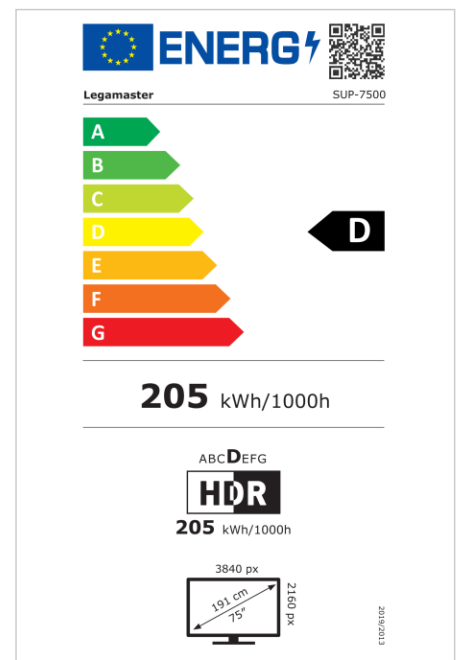

SUPREME touch monitor SUP-7500 US

- Legamaster SUPREME is a modular platform that can be extended by several high-end accessories, upgrade with additional functionalities or with enhanced sound and create a full-fledged videoconferencing and collaboration system
- User-friendliness has been at the heart of the development process. From easy to use soft keys printed on the glass, an easily accessible front facing USB port to a home screen that is intuitive and easy to navigate for all
- SUPREME can be programmed to give quick access to your jobs-to-be-done. Whether it is working in Legamaster Sessions on OPS, videoconferencing on an external system or casting personal devices to the big screen
- The touch experience is one of the best in the field, experience high speed, accuracy and a life-like writing experience because of the newest, high-end InGlass touch system developed by FlatFrog
- The bonded glass eliminates the gap between glass and panel for a superb and life-like writing experience. It increases the viewing angle and reduces reflections
- The glass on SUPREME touch monitors has been treated with both anti-glare and anti-fingerprint coatings. This further reduces reflection, offers higher visible brightness and makes it super easy to clean
- The PID-grade panels offer 500 cd/ms brightness, 5000:1 contrast and a 24/7 durability specification