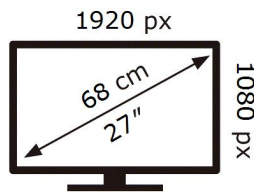

ENERG 

SAMSUNG

C27F391FHM

29 kWh/1000h

2019/2013