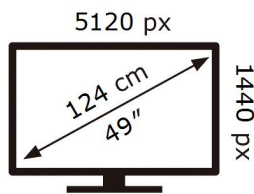

S49A950UIU

55 kWh/1000h

ABCDEF **G**

HDR

95 kWh/1000h

2019/2013