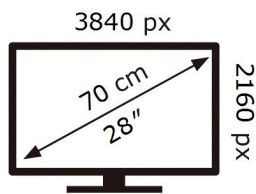

SAMSUNG

U28E570D

38 kWh/1000h

2019/2013

ENERG

SAMSUNG

U28E570D

38 kWh/1000h