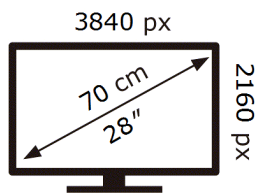

SAMSUNG

U28E570D

38 kWh/1000h

2019/2013

ENERG

SAMSUNG

U28E570D

38 kWh/1000h