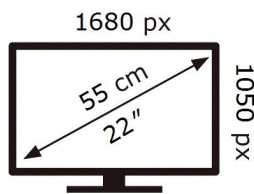

SAMSUNG

S22E450DW

23 kWh/1000h

2019/2013

ENERG 

SAMSUNG

S22E450DW

23 kWh/1000h