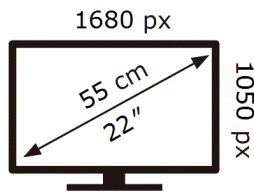

SAMSUNG

S22E450DW

23 kWh/1000h

2019/2013

ENERG 

SAMSUNG

S22E450DW

23 kWh/1000h