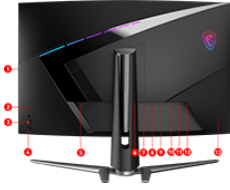

msi® MONITOR

MPG ARTYMIS 323CQR

Carton Dimension (W X H X D)	882 x 233 x 550 mm / 34.72 x 9.17 x 21.65 inch
Weight (NW / GW)	9 kg ; 19.84 lbs / 12.8 kg ; 28.22 lbs
Frameless Design	Yes
Note	Display Port: 2560 x 1440 (Up to 165Hz) HDMI: 2560 x 1440 (Up to 144Hz) Type C. 2560 x 1440(Up to 165Hz) *sRGB and DCI-P3 follow CIE1976 standard

CONNECTIONS

1. Headset Hanger
2. Macro Key
3. 5-way joystick navigator
4. Power Button
5. 2x HDMI (2.0)
6. 1x Display Port (1.4)
7. 1x USB 3.2 Gen1 Type C
8. 1x Earphone out
9. 2x USB 3.2 Gen1 Type A
10. 1x USB 3.2 Gen1 Type B Upstream Port
11. Kensington Lock