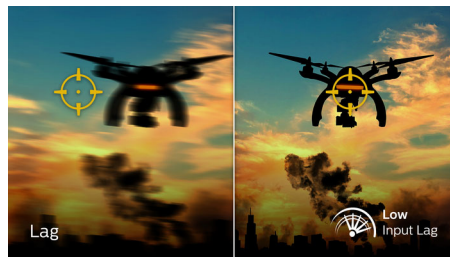

165 Hz Gaming

You play intense, competitive gaming. You demand display with lag free, ultra-smooth images. This Philips display redraws the screen image up to 165 times per second, effectively faster than a standard display. A lower frame rate can make enemies appear to jump from spot to spot on the screen, making them difficult targets to hit. With 165 Hz frame rate, you get those critical missing images on the screen which shows enemy movement in ultra-smooth motion so you can easily target them. With ultra-low input lag and no screen tearing, this Philips display is your perfect gaming partner

1 ms MPRT fast response

MPRT (motion picture response time) is a more intuitive way to describe response time, which directly refers to the duration between seeing blurry noise and clean, crisp images. The Philips gaming monitor with 1 ms MPRT effectively eliminates smearing and motion blur and delivers sharper and more precise visuals to enhance your gaming experience. The best choice for playing thrilling and twitch-sensitive games.

Low Input Lag

Input lag is the amount of time that elapses between performing an action with connected devices and seeing the result on screen. Low input lag reduces the time delay between entering a command from your devices to monitor, greatly improving play on twitch-sensitive video games, particularly important for playing fast-paced, competitive games.