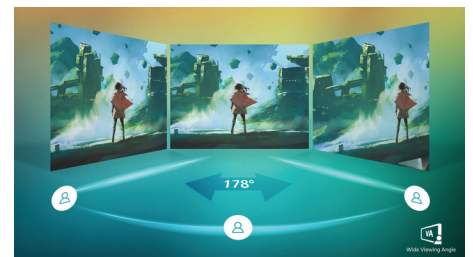

VA display

The Philips VA LED display uses an advanced multi-domain vertical alignment technology that gives you super-high static contrast ratios for extra-vivid and bright images. While standard office applications are handled with ease, it is especially suitable for photos, web browsing, films, gaming and demanding graphical applications. Its optimised pixel management technology gives you a 178/178 degree extra-wide viewing angle, resulting in crisp images.