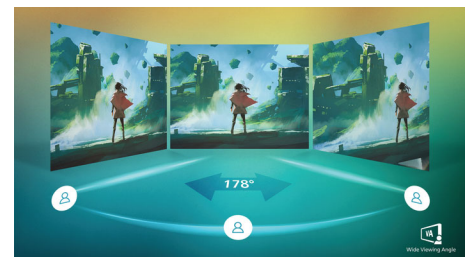

VA display

The Philips VA LED display uses an advanced multi-domain vertical alignment technology that gives you super-high static contrast ratios for extra-vivid and bright images. While standard office applications are handled with ease, it is especially suitable for photos, web browsing, films, gaming and demanding graphical applications. Its optimised pixel management technology gives you a 178/178 degree extra-wide viewing angle, resulting in crisp images.