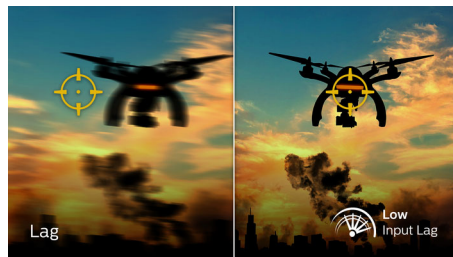

165 Hz Gaming

You play intense, competitive gaming. You demand display with lag free, ultra-smooth images. This Philips display redraws the screen image up to 165 times per second, effectively faster than a standard display. A lower frame rate can make enemies appear to jump from spot to spot on the screen, making them difficult targets to hit. With 165 Hz frame rate, you get those critical missing images on the screen which shows enemy movement in ultra-smooth motion so you can easily target them. With ultra-low input lag and no screen tearing, this Philips display is your perfect gaming partner

1 ms MPRT fast response

MPRT (motion picture response time) is a more intuitive way to describe response time, which directly refers to the duration between seeing blurry noise and clean, crisp images. The Philips gaming monitor with 1 ms MPRT effectively eliminates smearing and motion blur and delivers sharper and more precise visuals to enhance your gaming experience. The best choice for playing thrilling and twitch-sensitive games.

Low Input Lag

Input lag is the amount of time that elapses between performing an action with connected devices and seeing the result on screen. Low input lag reduces the time delay between entering a command from your devices to monitor, greatly improving play on twitch-sensitive video games, particularly important for playing fast-paced, competitive games.