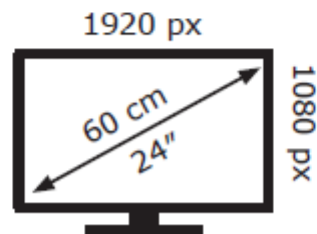

ENERG

LG Electronics

24GL600F

21 kWh/1000h

2019/2013